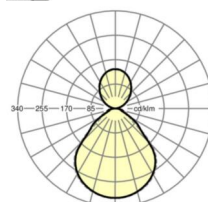

CHARACTERISTICS

Order number	65733014175
EAN number	4020863479351
Commodity code	94051190
Certification mark	IP 20, Protection class I, VDU 65° < 3000, ENEC10 VDE, F, Indoor, CE
Impact resistance (IK rating)	IK03
Ambient temperatur	ta 25°C
Warranty period	5 years
State funding programs	BEG - Federal funding for efficient buildings (valid only for Germany)

ELECTRICAL ENGINEERING

Controller	Electronic multi-lumen driver, 4-steps (1 pcs.)
System output	38W-21W
Mains voltage	230V/50Hz
Circuit breakers (inrush current)	22 pieces/B10, 34 pieces/B16, 33 pieces/C10, 54 pieces/C16
Energy efficiency class/light source	C

LIGHTING TECHNOLOGY

Placement	LED, Colour rendering/Light colour CRI ≥ 80 / 3000K
Colour tolerance (MacAdam)	3SDCM
Photobiological safety (Luminaire)	RGO
Nominal luminous flux/switching steps (EDM)	4800lm/38W, 4200lm/32W, 3600lm/26W, 2900lm/21W
LED service life	70000h L80/B10 (Tq 25°C), 50000h L90/B50 (Tq 25°C)
Luminaire luminous efficiency	140lm/W-128lm/W
UGR lat./long.	15.8 / 16.1 (38W)

MECHANICS

Housing colour	silver grey/white aluminium RAL 9006
Dimensions (LxWxH/DxH)	1248mm x 239mm x 55mm
Weight (net)	7.1kg
Type of installation	Pendant light strip mounting

DEEP-LINK

<https://www.regiolum.de/en/article/65733014175>

Reference	LED 4800lm/38W 830
ηLB	100 %
Φ ↓/↑	67 % / 33 %
UGR lat./long.	15.8 / 16.1
VDU	65° < 3000cd/m²