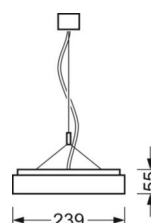

- ① Pendel-Einzelleuchte / Suspended individual luminaire
- ② Pendel-Lichtband / Suspended light run